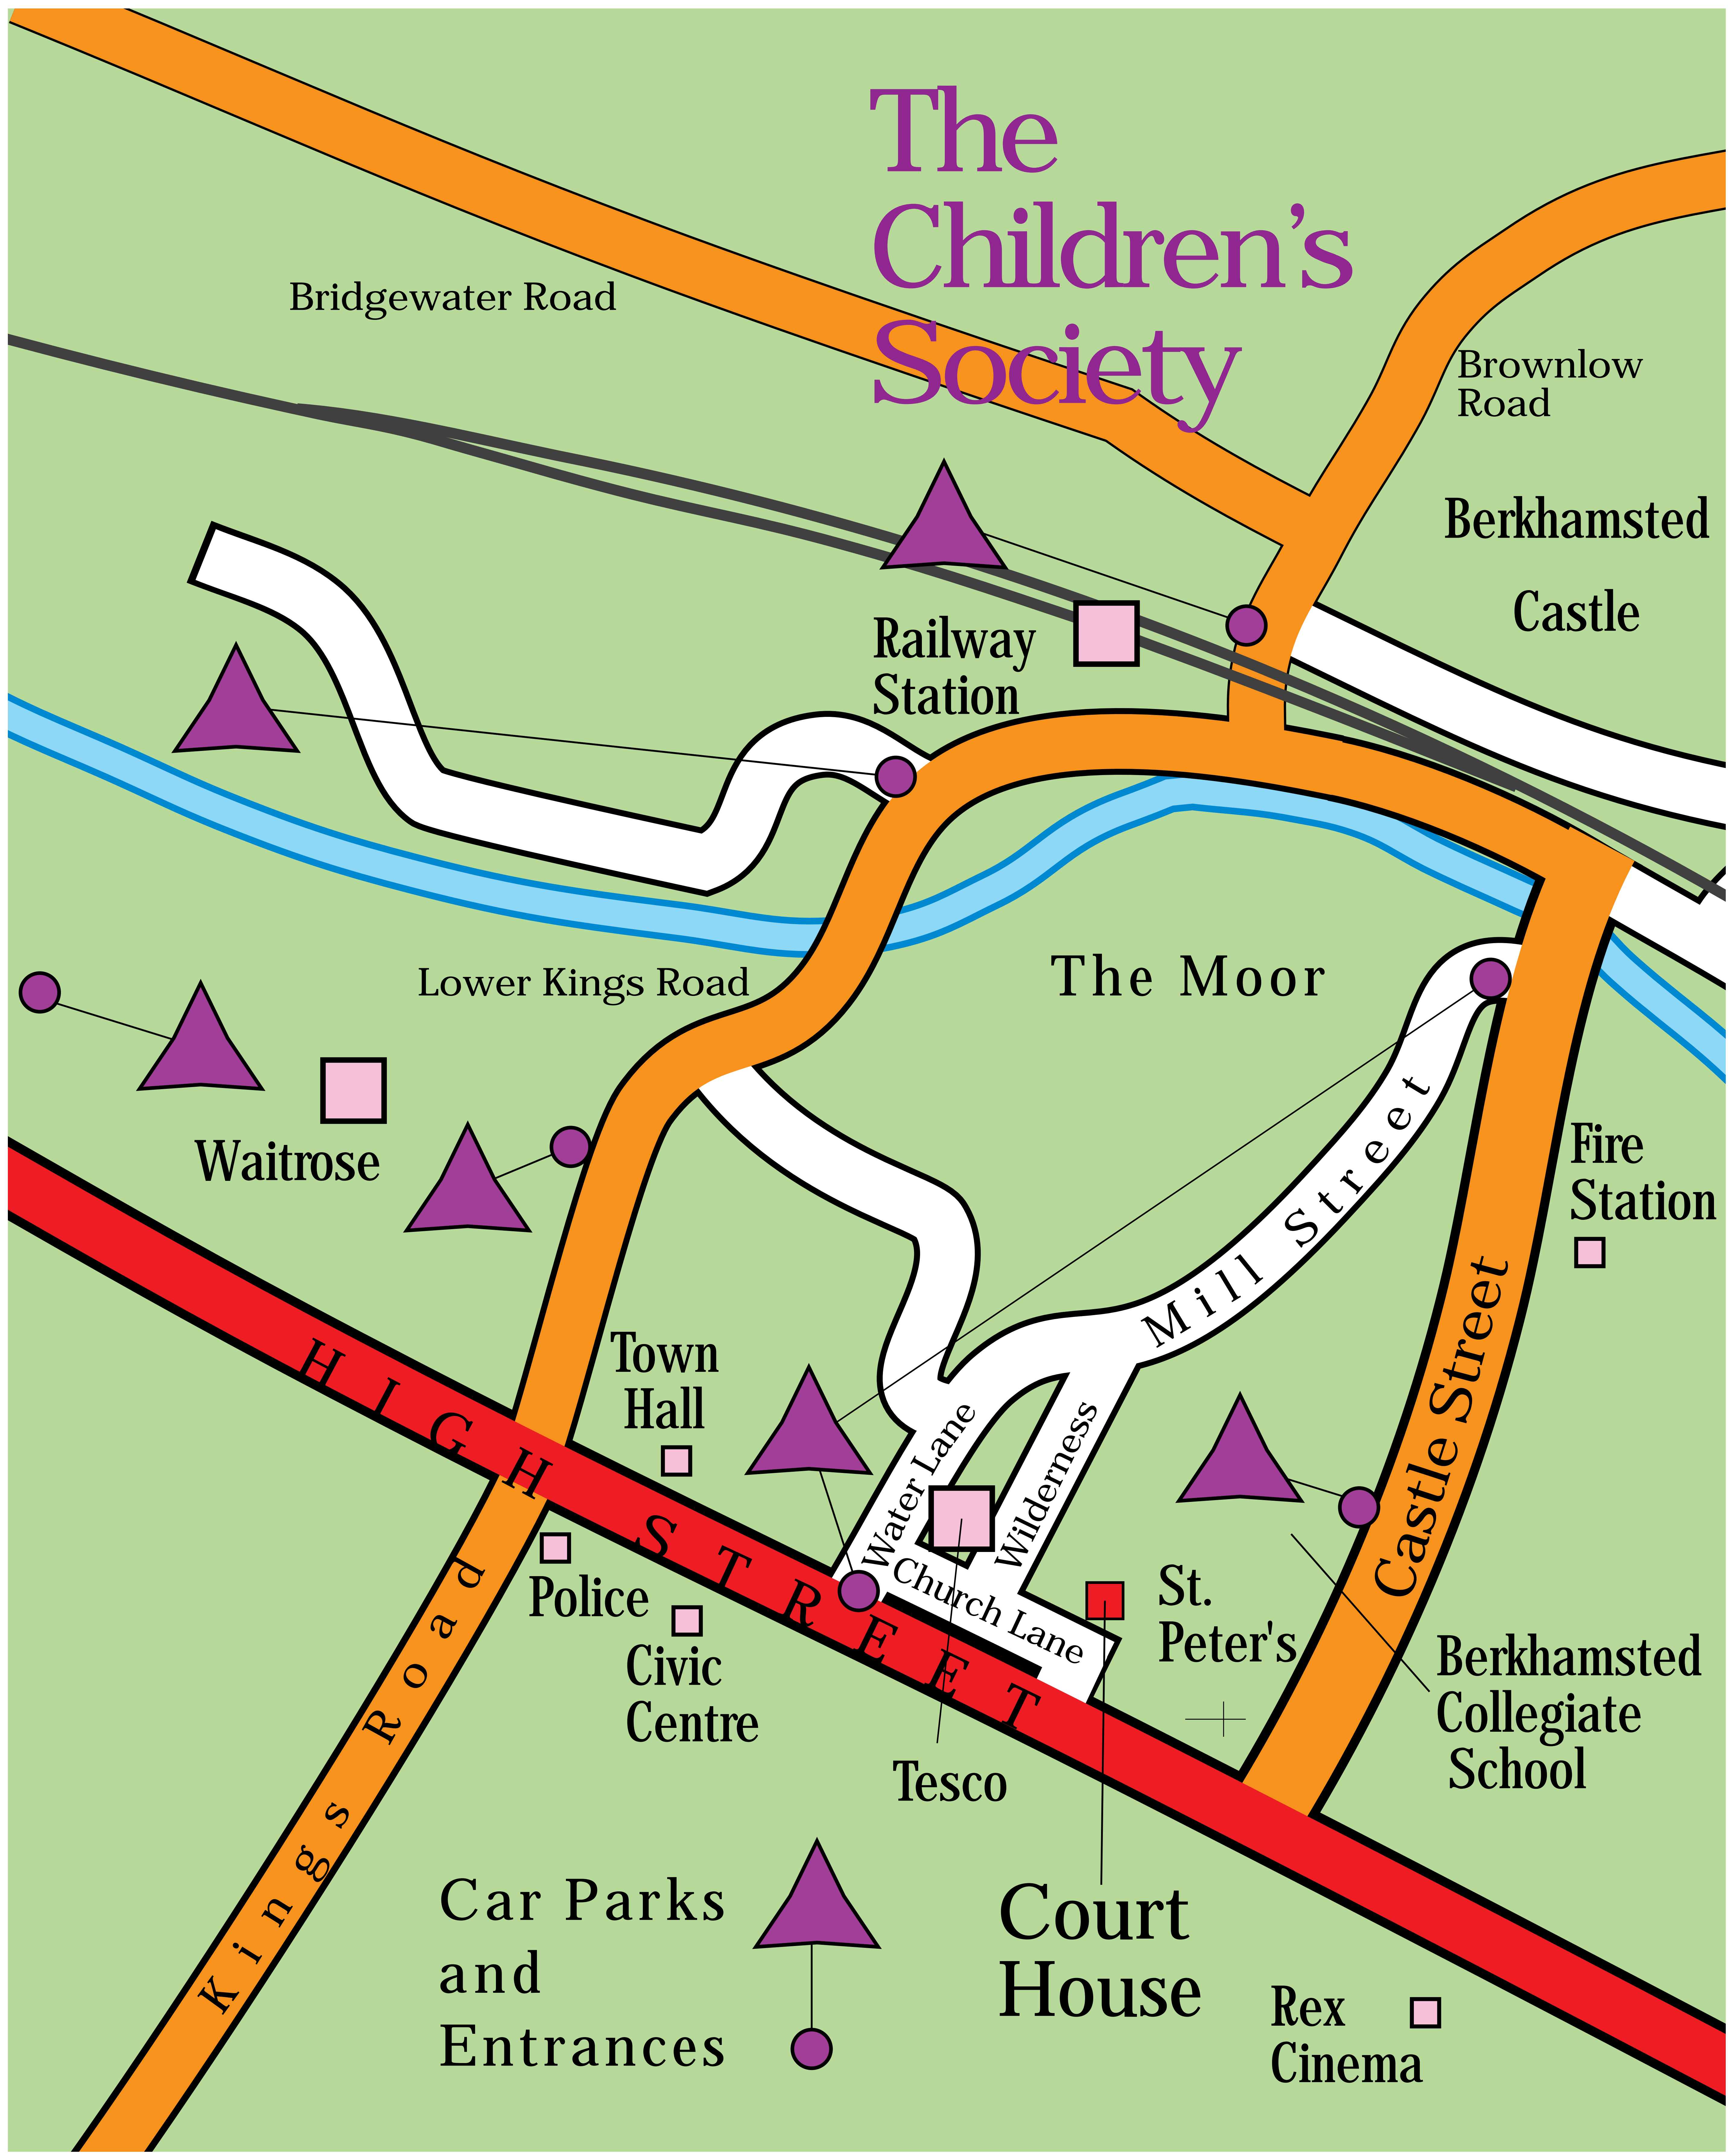

The Children's Society

Bridgewater Road

Brownlow Road

Berkhamsted
Castle

Railway
Station

Lower Kings Road

The Moor

Waitrose

Fire
Station

H I G H
S T R E E T

Town
Hall

Mill Street

Castle Street

Police
Civic
Centre

Water Lane
Church Lane
Wilderness

St.
Peter's

Berkhamsted
Collegiate
School

Tesco

Car Parks
and
Entrances

Court
House

Rex
Cinema